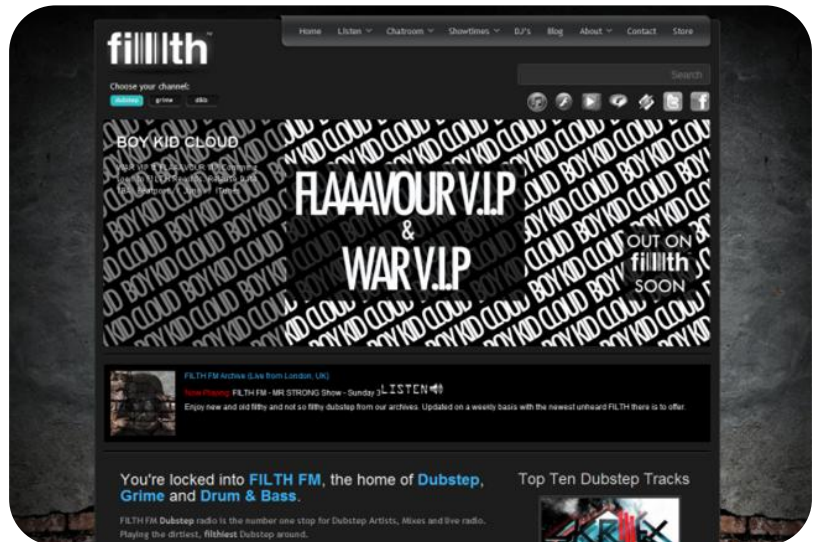

WEBSITE STATISTICS

If you have seen our new FIILTH website then we are sure you are aware that it is far from clean. The new site was installed in January 2011, as our first big step of the New Year. Other goals include 24/7 DJ schedule and 50% full D&B schedule.

The website statistics are as follows for February 2011:

Visitors = 100,000

Daily visitor avg. = 3,500

Page view avg. = 400,000

This website is currently growing at a rate of 22% each month. Meaning every month, we gain 22% more traffic and more listeners than the previous month.

So what do I get out of the site?

You get your own profile page on the site, which is kind of like a Facebook account. You can log on and edit your profile, putting your show information in and editing your bio. Your show info will be shown in the Now Playing box on the website, telling your listeners about your show, where yours from and your DJ name. You can also add information into your DJ profile such as embedded content. This box allows you to paste soundcloud or podcast players, so your fans can listen to your latest shows.

You can see a show profile on the right, this particular profile has a podcast player, and soundcloud player. This could be a youtube video, or any other embeddable content you wish to have on your profile.