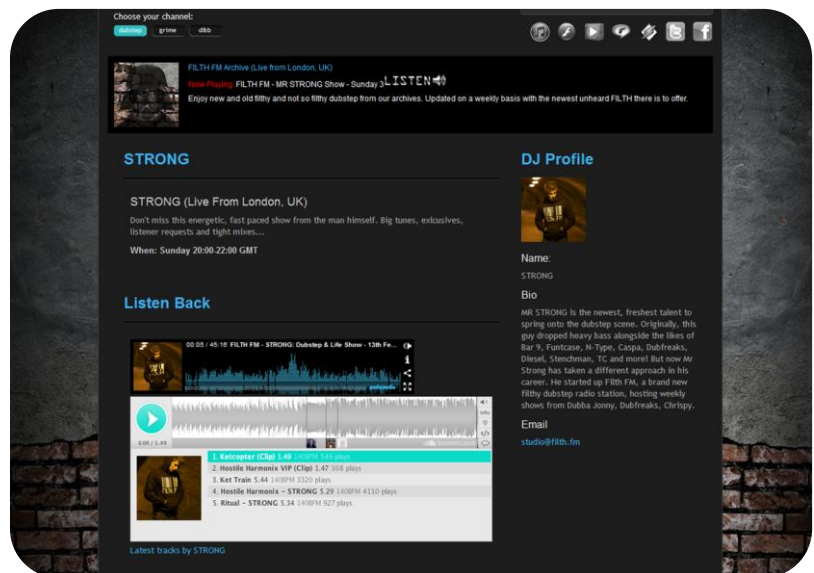

The website statistics are as follows for February 2011:

**Visitors = 100,000**

**Daily visitor avg. = 3,500**

**Page view avg. = 400,000**

This website is currently growing at a rate of 22% each month. Meaning every month, we gain 22% more traffic and more listeners than the previous month.

### So what do I get out of the site?

You get your own profile page on the site, which is kind of like a Facebook account. You can log on and edit your profile, putting your show information in and editing your bio. Your show info will be shown in the Now Playing box on the website, telling your listeners about your show, where yours from and your DJ name. You can also add information into your DJ profile such as embedded content. This box allows you to paste soundcloud or podcast players, so your fans can listen to your latest shows.

You can see a show profile on the right, this particular profile has a podcast player, and soundcloud player. This could be a youtube video, or any other embeddable content you wish to have on your profile.